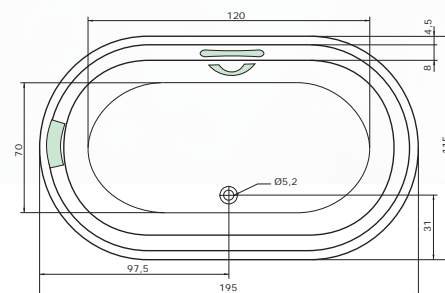

Masážní systémy

	Rhodos 185	Rhodos 195
BASIC	23.195,- Kč	24.955,- Kč
EASY	31.930,- Kč	34.560,- Kč
WINDY	31.220,- Kč	33.720,- Kč
DUO PNEU	37.560,- Kč	41.160,- Kč
DUO	46.430,- Kč	48.970,- Kč
DUO LIGHT	50.030,- Kč	52.570,- Kč
EXCELLENT DUO	81.160,- Kč	84.180,- Kč