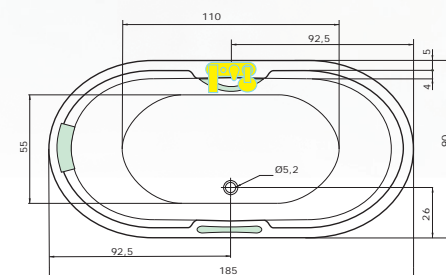

Masážní systémy

	Rhodos 185	Rhodos 195
BASIC	23.195,- Kč	24.955,- Kč
EASY	31.930,- Kč	34.560,- Kč
WINDY	31.220,- Kč	33.720,- Kč
DUO PNEU	37.560,- Kč	41.160,- Kč
DUO	46.430,- Kč	48.970,- Kč
DUO LIGHT	50.030,- Kč	52.570,- Kč
EXCELLENT DUO	81.160,- Kč	84.180,- Kč